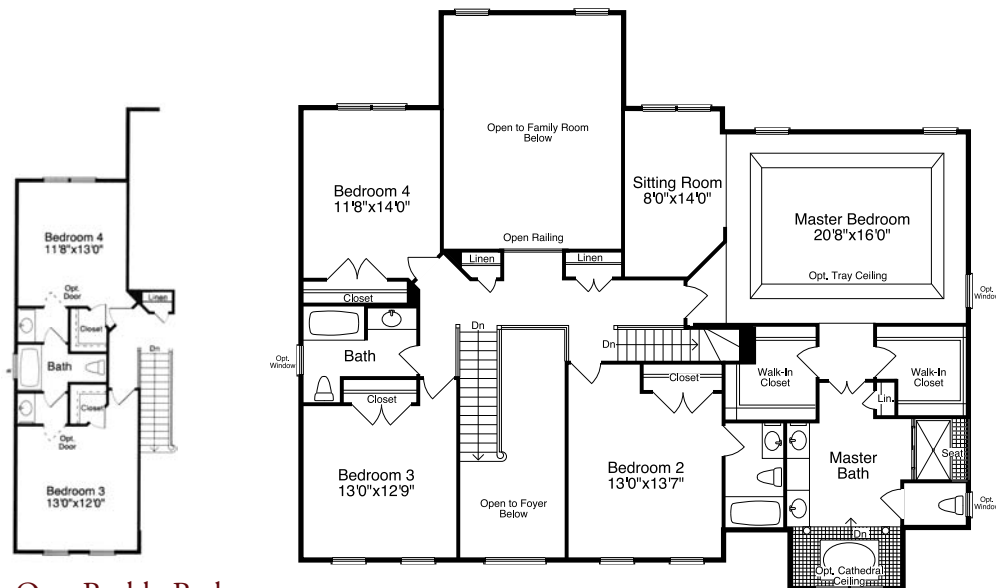

THE DORCHESTER II

Elevation 1

Elevation 2 (Shown w/ Opt. Brick)

Elevation 3

Elevation 4 (Opt. Features Shown)

MHBR# 155

WILLIAMSBURG
HOMES
EST. 1983

THE DORCHESTER II

First Floor

Opt. Buddy Bath

Second Floor

MHBR# 155

All dimensions are approximate and are subject to field variations and tolerance. Window and door styles and their locations vary upon model. We reserve the right to make changes.