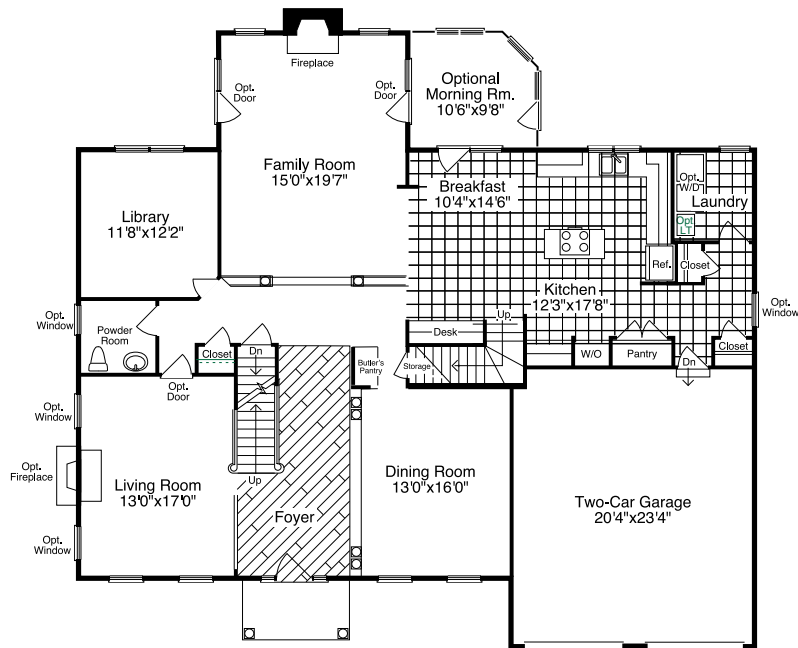

THE DORCHESTER II

Elevation 1

Elevation 2 (Shown w/ Opt. Brick)

Elevation 3

Elevation 4 (Opt. Features Shown)

MHBR# 155

WILLIAMSBURG
HOMES
EST. 1983

THE DORCHESTER II

First Floor

Opt. Buddy Bath

Second Floor

MHBR# 155

All dimensions are approximate and are subject to field variations and tolerance. Window and door styles and their locations vary upon model. We reserve the right to make changes.