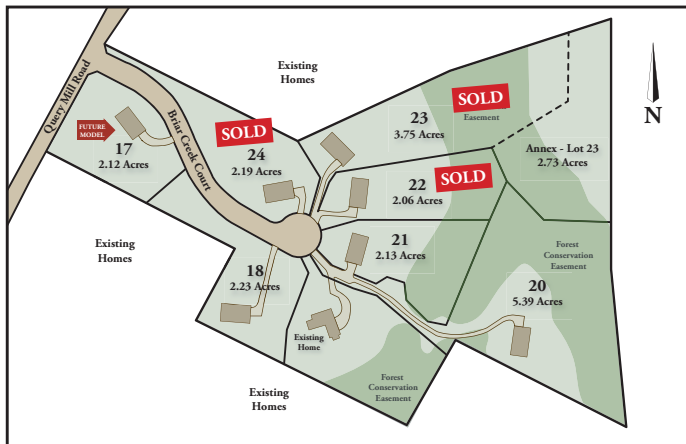

POLO CLUB ESTATES

Wellington

Rutledge

Dorchester IV

SMALL ENCLAVE OF 7 ESTATE HOMESITES IN A NORTH POTOMAC, MD LOCATION

PRICE: From \$1.4 Million

AVAILABLE HOUSETYPES:

Dorchester IV | Georgetown II | Hawthorne II | Rutledge | Wellington (*Future Model*)

POLO CLUB ESTATES OFFERS:

- 2+ Acre Homesites • Home designs from 4054 (base) to 5700 sq. ft.
- Gourmet kitchens, in-home offices and customizable spaces • Surrounded by forest conservation area
- Minutes to shopping, parks, recreation and major commuting routes